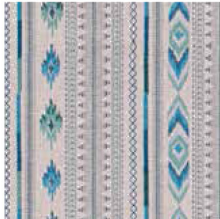

SKU Id: QNPLTHK2796116AA
Design: TRIBE
Color: TEAL
67%Polyester / 33%Cotton
432 GSM